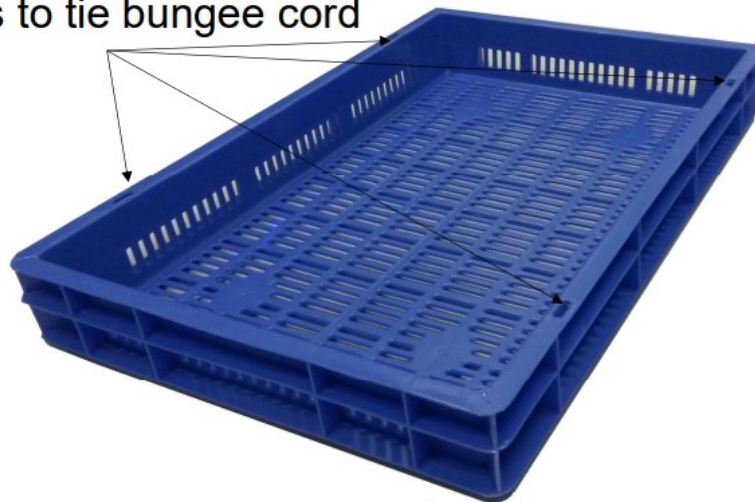

Prawn tube crates

- Made from food grade virgin High Density Polyethylene HDPE
- Fully perforated sides and base
- For use with prawn tube inserts – 2 crates required (base + lid)
- Holes for affixing bungee cord
- Stackable crates

Prawn tube crates

Made from Virgin HDPE
 600x400x80mm
 perforated sides and base
 holes to tie bungee cord

Dimensions	L600 x W400 x H80mm
Style	Stackable, Fully Perforated
Standard colour	Blue – other colours available for larger orders